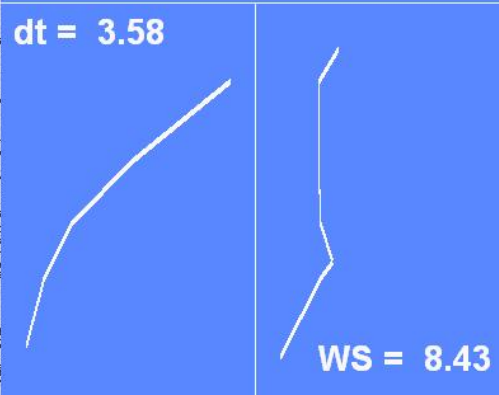

Winterwind 2015

Shown as introduction

Ice detected by image analysis

Ice detected by image analysis

Ice detected by image analysis, aiming at identifying each reflex.

Ice detected by image analysis, aiming at identifying each reflex. More reflexes...

Ice detected by image analysis, aiming at identifying each reflex. More reflexes... under operation.

Ice detected by image analysis, aiming at identifying each reflex. More reflexes... under operation. Easier at night.

010214_125016_norm_laid.jpg

Ice detected by image analysis, aiming at identifying each reflex. More reflexes... under operation. Easier at night. Long exposure.

010214_124136_norm_laid.jpg

Ice detected by image analysis, aiming at identifying each reflex. More reflexes... under operation. Easier at night. Long exposure. Longer exposure.

Ice detected by image analysis, aiming at identifying each reflex. More reflexes... under operation. Easier at night. Long exposure. Longer exposure. Colours?

Ice detected by image analysis, aiming at identifying each reflex. More reflexes... under operation. Easier at night. Long exposure. Longer exposure. Colours? Pink? Pope SMS?