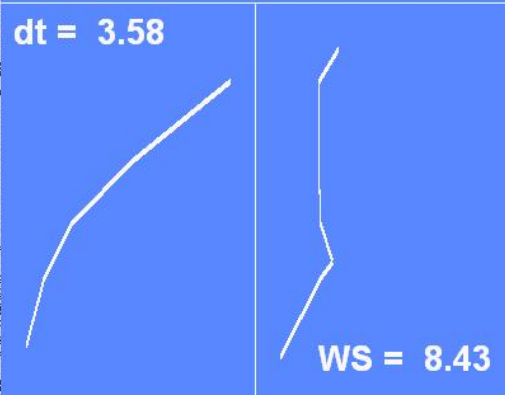

Winterwind 2015

Shown as introduction

Ice detected by image analysis

Ice detected by image analysis

Ice detected by image analysis, aiming at identifying each reflex.

Ice detected by image analysis, aiming at identifying each reflex. More reflexes...

Ice detected by image analysis, aiming at identifying each reflex. More reflexes... under operation.

Ice detected by image analysis, aiming at identifying each reflex. More reflexes... under operation. Easier at night.

010214_125016_norm_laid.jpg

Ice detected by image analysis, aiming at identifying each reflex. More reflexes... under operation. Easier at night. Long exposure.

010214_124136_norm_laid.jpg

Ice detected by image analysis, aiming at identifying each reflex. More reflexes... under operation. Easier at night. Long exposure. Longer exposure.

Ice detected by image analysis, aiming at identifying each reflex. More reflexes... under operation. Easier at night. Long exposure. Longer exposure. Colours?

Ice detected by image analysis, aiming at identifying each reflex. More reflexes... under operation. Easier at night. Long exposure. Longer exposure. Colours? Pink? Pope SMS?