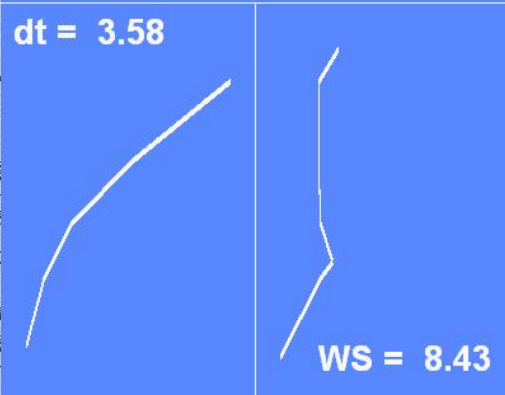

Ice detected by image analysis, aiming at identifying each reflex. More reflexes... under operation. Easier at night. Long exposure. Longer exposure. Colours? Pink? Pope SMS? Red? Hot? Green, is... good?