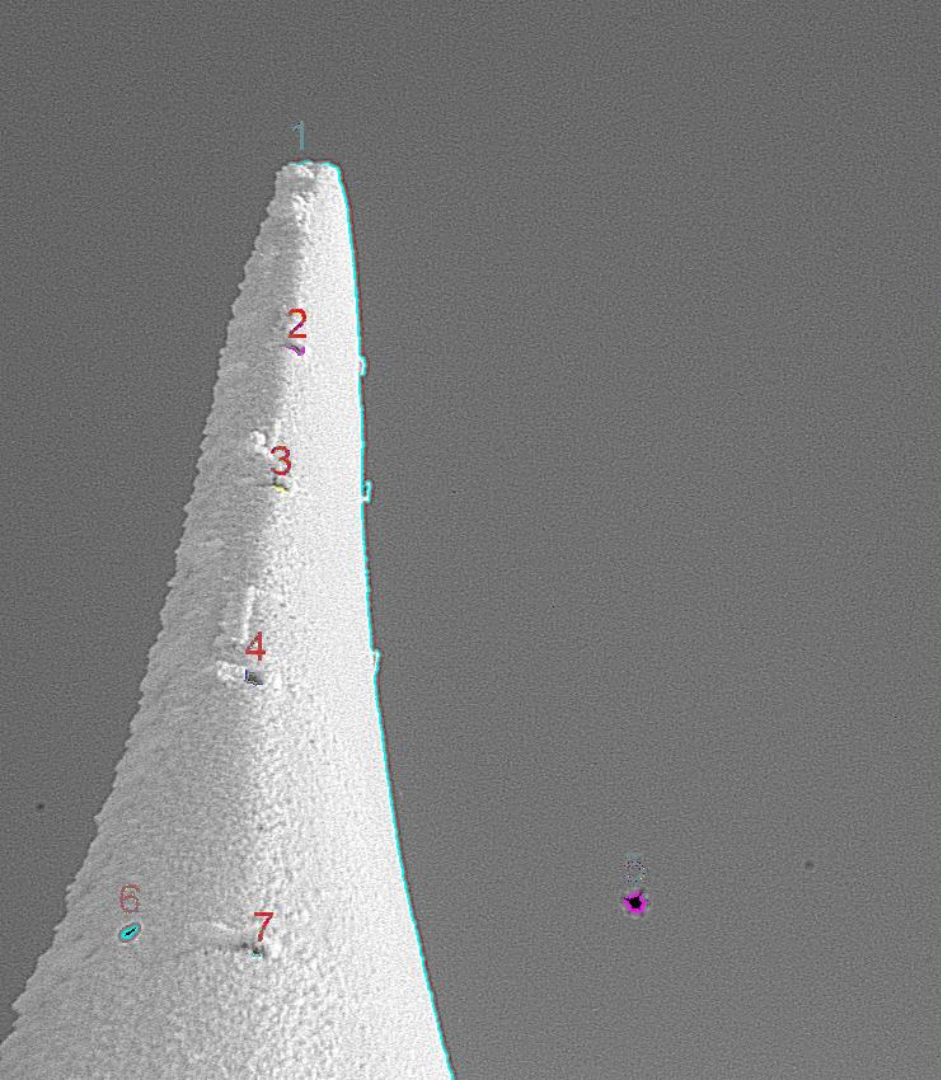

Winterwind 2015

Shown as introduction

Ice detected by image analysis

Ice detected by image analysis

Ice detected by image analysis, aiming at identifying each reflex.

Ice detected by image analysis, aiming at identifying each reflex. More reflexes...

Ice detected by image analysis, aiming at identifying each reflex. More reflexes... under operation.

Ice detected by image analysis, aiming at identifying each reflex. More reflexes... under operation. Easier at night.

010214_125016_norm_laid.jpg

Ice detected by image analysis, aiming at identifying each reflex. More reflexes... under operation. Easier at night. Long exposure.

010214_124136_norm_laid.jpg

Ice detected by image analysis, aiming at identifying each reflex. More reflexes... under operation. Easier at night. Long exposure. Longer exposure.

Ice detected by image analysis, aiming at identifying each reflex. More reflexes... under operation. Easier at night. Long exposure. Longer exposure. Colours?

Ice detected by image analysis, aiming at identifying each reflex. More reflexes... under operation. Easier at night. Long exposure. Longer exposure. Colours? Pink? Pope SMS?