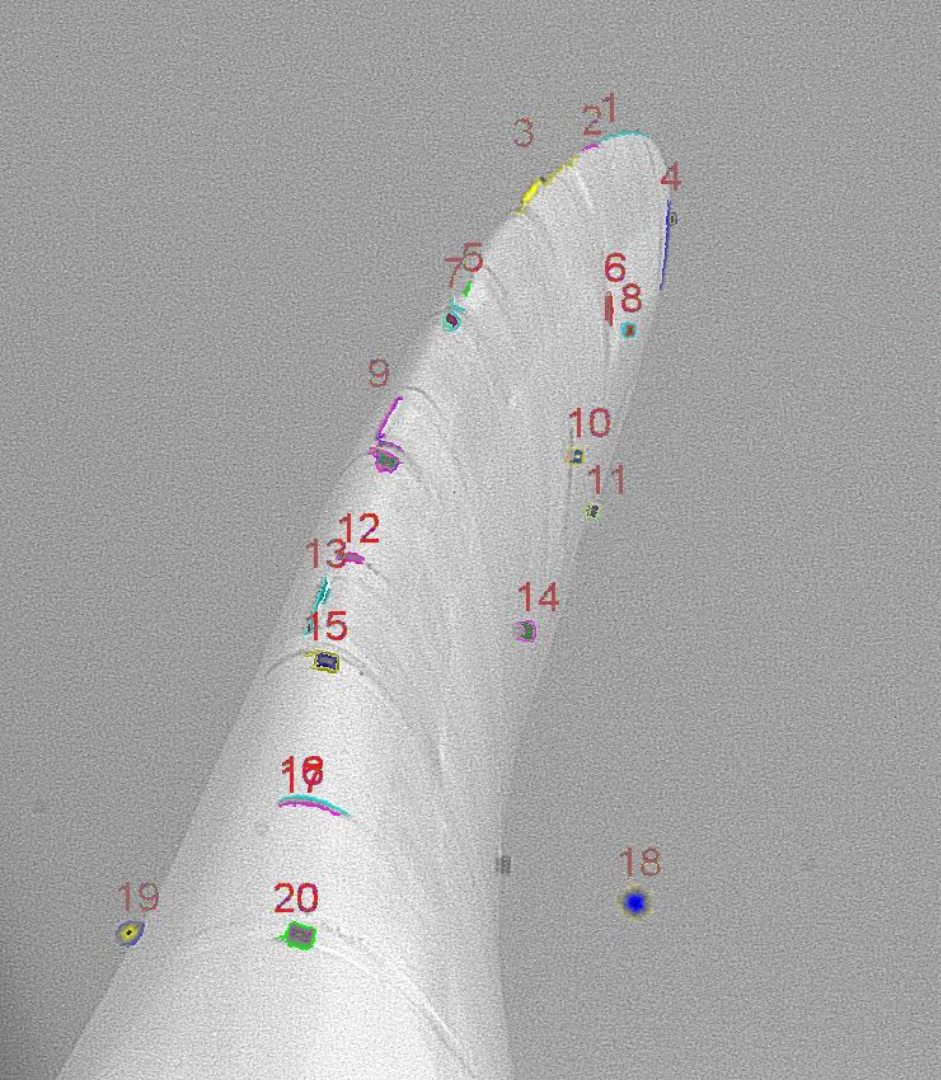

Winterwind 2015

Shown as introduction

Ice detected by image analysis

Ice detected by image analysis

Ice detected by image analysis, aiming at identifying each reflex.

Ice detected by image analysis, aiming at identifying each reflex. More reflexes...

Ice detected by image analysis, aiming at identifying each reflex. More reflexes... under operation.

Ice detected by image analysis, aiming at identifying each reflex. More reflexes... under operation. Easier at night.

010214_125016_norm_laid.jpg

Ice detected by image analysis, aiming at identifying each reflex. More reflexes... under operation. Easier at night. Long exposure.

010214_124136_norm_laid.jpg

Ice detected by image analysis, aiming at identifying each reflex. More reflexes... under operation. Easier at night. Long exposure. Longer exposure.

Ice detected by image analysis, aiming at identifying each reflex. More reflexes... under operation. Easier at night. Long exposure. Longer exposure. Colours?

Ice detected by image analysis, aiming at identifying each reflex. More reflexes... under operation. Easier at night. Long exposure. Longer exposure. Colours? Pink? Pope SMS?