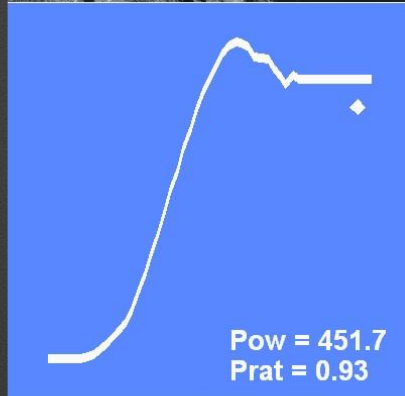

Winterwind 2015

Shown as introduction

Ice detected by image analysis

Ice detected by image analysis

Ice detected by image analysis, aiming at identifying each reflex.

Ice detected by image analysis, aiming at identifying each reflex. More reflexes...

Ice detected by image analysis, aiming at identifying each reflex. More reflexes... under operation.

Ice detected by image analysis, aiming at identifying each reflex. More reflexes... under operation. Easier at night.

010214_125016_norm_laid.jpg

Ice detected by image analysis, aiming at identifying each reflex. More reflexes... under operation. Easier at night. Long exposure.

010214_124136_norm_laid.jpg

Ice detected by image analysis, aiming at identifying each reflex. More reflexes... under operation. Easier at night. Long exposure. Longer exposure.

Ice detected by image analysis, aiming at identifying each reflex. More reflexes... under operation. Easier at night. Long exposure. Longer exposure. Colours?

Ice detected by image analysis, aiming at identifying each reflex. More reflexes... under operation. Easier at night. Long exposure. Longer exposure. Colours? Pink? Pope SMS?