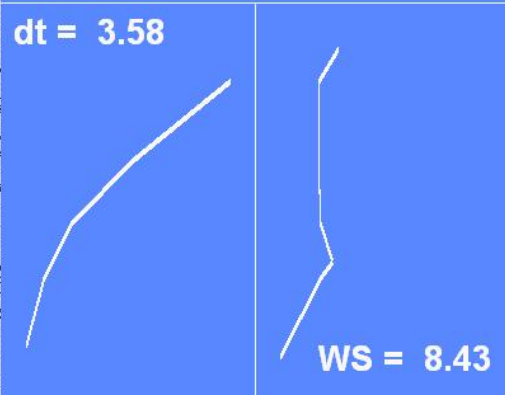

Winterwind 2015

Shown as introduction

Ice detected by image analysis

Ice detected by image analysis

Ice detected by image analysis, aiming at identifying each reflex.

Ice detected by image analysis, aiming at identifying each reflex. More reflexes...

Ice detected by image analysis, aiming at identifying each reflex. More reflexes... under operation.

Ice detected by image analysis, aiming at identifying each reflex. More reflexes... under operation. Easier at night.

010214_125016_norm_laid.jpg

Ice detected by image analysis, aiming at identifying each reflex. More reflexes... under operation. Easier at night. Long exposure.

010214_124136_norm_laid.jpg

Ice detected by image analysis, aiming at identifying each reflex. More reflexes... under operation. Easier at night. Long exposure. Longer exposure.

Ice detected by image analysis, aiming at identifying each reflex. More reflexes... under operation. Easier at night. Long exposure. Longer exposure. Colours?

Ice detected by image analysis, aiming at identifying each reflex. More reflexes... under operation. Easier at night. Long exposure. Longer exposure. Colours? Pink? Pope SMS?